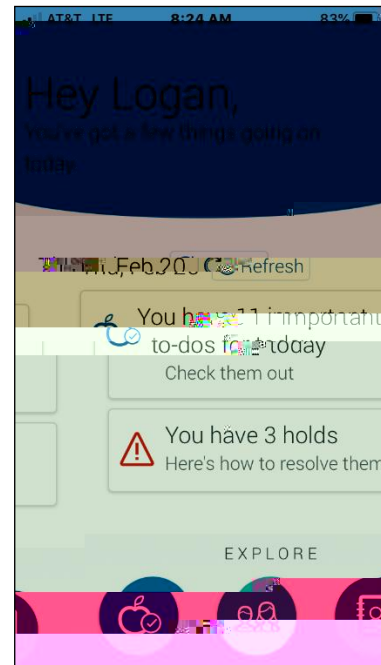

Navigate App Instructions for Students

Step 1: Download the App from the App Store or Google Play.

Step 2: Select Your School

Once the app is installed, click to open it and click on Select school or institution to start. Enter Guilford Technical Community College in the search field. Select GTCC.

Step 3: Enter your login credentials.

These are the same credentials you use for your other GTCC accounts. You can choose whether

rd floor of the LRC

(library) on the Jamestown Campus.