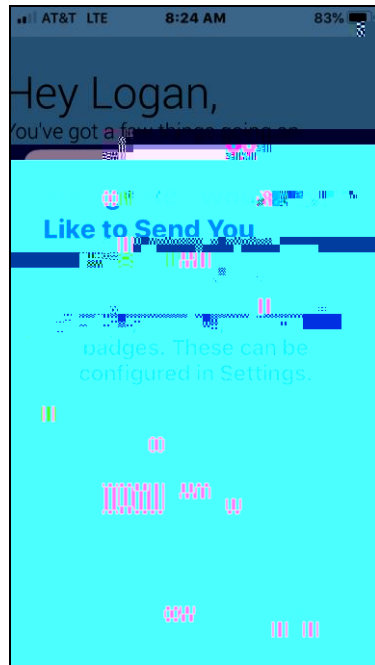

Navigate App Instructions for Students

Step 1: Download the App from the App Store or Google Play.

Step 2: Select Your School

Once the app is installed, click to open it and click on Select school or institution to start. Enter Guilford Technical Community College in the search field. Select GTCC.

Step 3: Enter your login credentials.

These are the same credentials you use for your other GTCC accounts. You can choose whether

rd floor of the LRC

(library) on the Jamestown Campus.